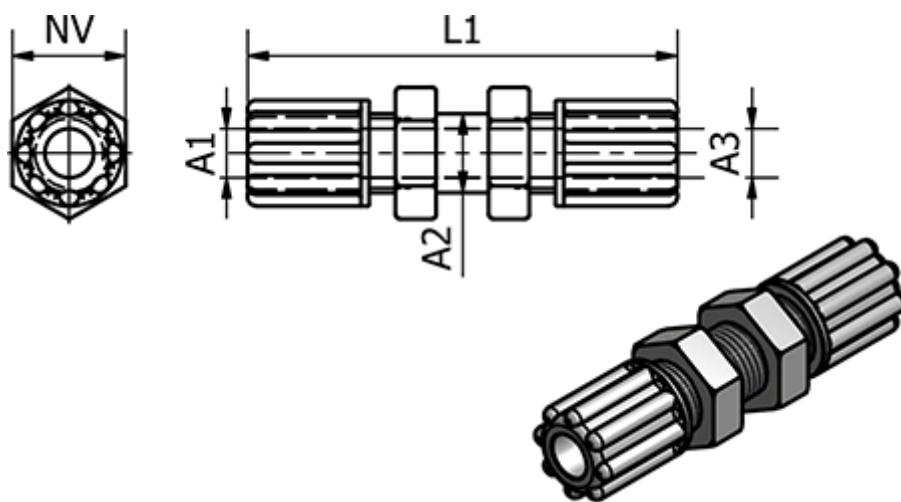

Data Sheet

Article number: 58614033

Description: Push-on 140.33, Ø8/10, Ø8/10 - M16x1,5
Straight Bulkhead

Measures

Ext. Hose Diameter A1 = 8/10

Ext. Hose Diameter A3 = 8/10

L1 = 71

NV = 22

Thread A2 = M16x1,5